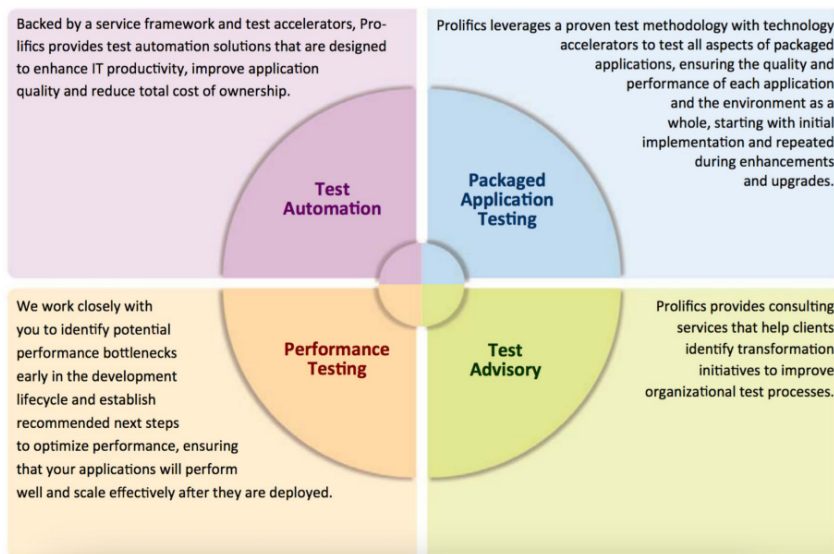

End-to-End Test Automation with Effecta

- Automates test cases within an easy interface
- Brings the power of data validation to the field level
- Accelerates testing with scriptless automation
- Extends HP and other industry test tools
- Test automation for custom, ER, and off-the-shelf applications
- Provides pre-configured components for SAP testing

“Effecta was key in delivering our testing solution, which has helped Pacific Coast improve the quality and reliability of our SAP environment while reducing our testing costs and effort.”

—Anton Karnaukhov

Director of Information Systems Pacific Coast Companies

We offer a customisable, industry-standard framework, leveraged across a broad portfolio of business applications and technologies.

- Our proven test methodologies and processes have been refined through numerous engagements, bringing you a higher maturity of test processes
- We use relevant toolsets including our proprietary accelerators to improve test capabilities as well as time to market
- We provide the highest quality of project management with real-time visibility, bringing you enhanced measurement and reporting
- We provide capability, flexibility and scalability to extend your test team and support your needs both onsite and offshore
- Our flexible, adaptable and cost-effective delivery model utilises a blended shore approach to scale on demand, resulting in cost savings through efficiencies and offshore leverage

Figure 2. Prolifics Testing helps your business refine its testing in four distinct ways.

Prolifics Testing: A Premier Partnership

Prolifics Testing harnesses a powerful methodology and a suite of best practices to help your enterprise create a best-of-class testing environment.