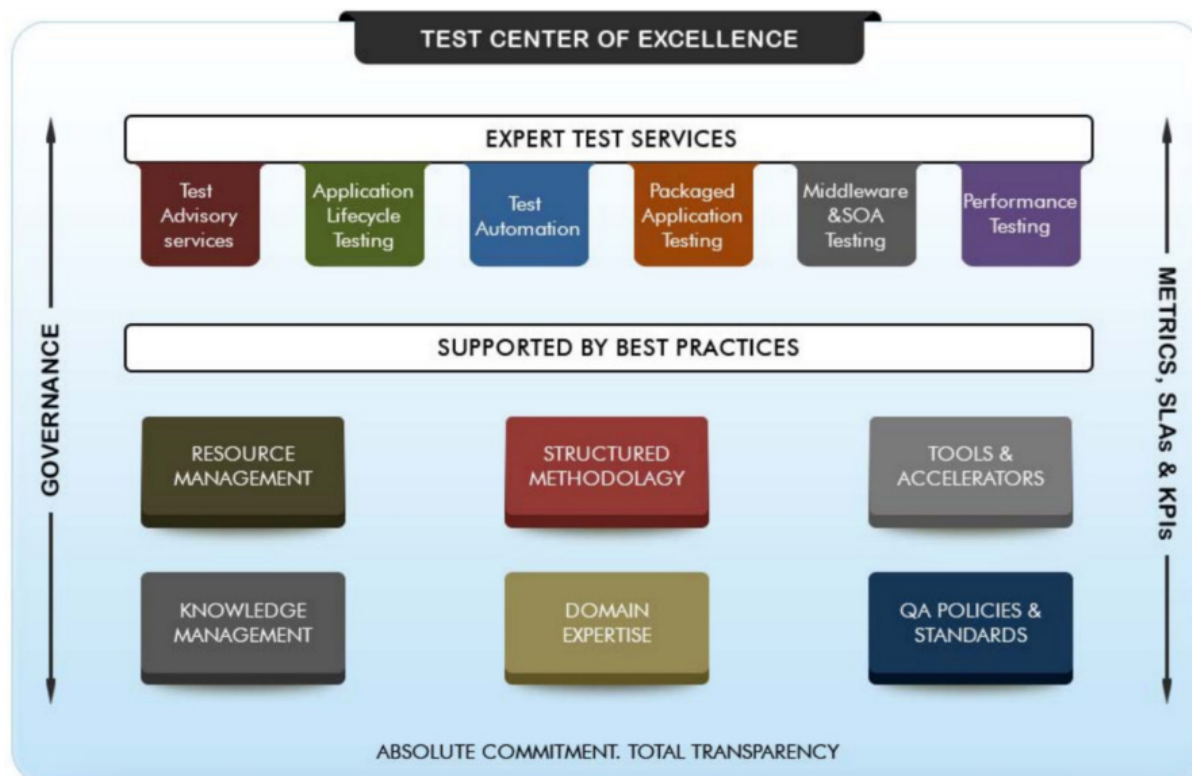

Introducing the Prolifics Test Centre of Excellence

A Test Centre of Excellence provides a centralised testing model that brings together people, processes, tools, domain knowledge and best practices, allowing you to optimise and control tests spread across different departments.

This flexible framework helps to govern how your testing team engages and delivers highly efficient testing services while eliminating the common challenges associated with testing, including the use of multiple tools, the lack of standardisation, and the inconsistency in delivery. With a Test Centre of Excellence, Prolifics Testing enables you to identify process gaps, define an improvement roadmap, and deploy appropriate testing tools, all while providing a global team of test consultants to streamline costs.

Supported by Best Practices

Prolifics Testing' methodology is underpinned by a host of best practices, helping create a fundamentally sound approach.

Figure 1. Prolifics Testing' Test Centre of Excellence blends expert-level test services and a range of best practices, helping your enterprise build the best possible testing environment.

- **Resource Management.** A team of 1,100+ highly trained and experienced resources follows established resource management policies
- **Structured Methodology.** Proven test frameworks and methodologies span development scenarios
- **Tools & Accelerators.** Our skilled professionals are adept at deploying industry standard tools alongside our proprietary test automation and data validation solution
- **Knowledge Management.** A robust end-to-end knowledge management process covering all aspects from assessing to transferring knowledge
- **Domain Expertise.** We leverage extensive experience in applying testing techniques across a wide variety of applications, industries and processes
- **QA Policies & Standards.** A set of guiding principles and standards that ensure effectiveness in the testing process and overall software reliability