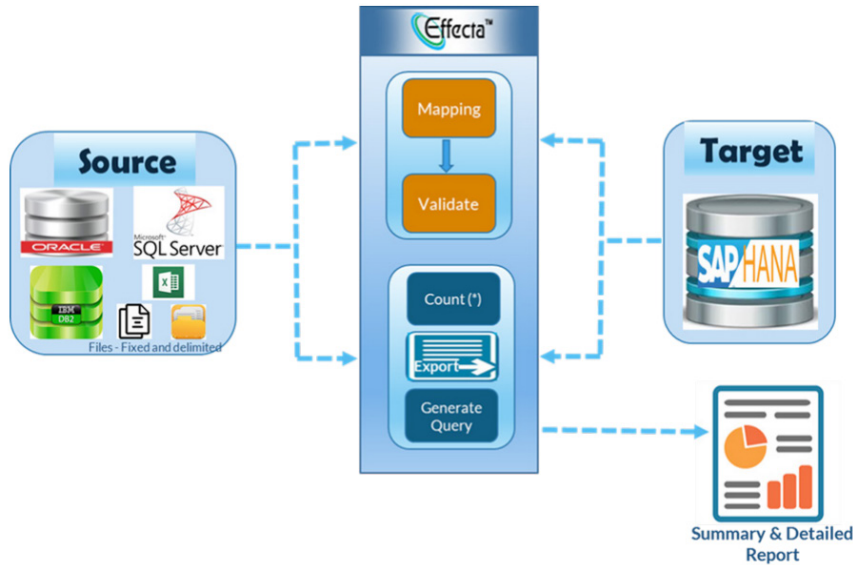

## EXCELLENCE IN ETL

Many organisations are realising the shortfalls of their out-of-date legacy ETL architecture. These shortcomings impact business. For these enterprises, a modernisation effort is in order. For SAP shops, this often involves migrating functionalities to SAP HANA and re-designing and re-architecting ETL jobs and processes with focus on both the SAP and companion product sides. Fortunately, your enterprise doesn't need to go it alone. Prolifics can help ensure that your migration and update - whether it involves your ETL tools, databases, or beyond - are successful.

Our experts minimise the impact this has on your legacy business processes, including your business's usage of its applications, systems, and reports, so that you can continue operating as usual.

Accomplishing this modernisation can result in the provision of near-real-time to real-time information, allowing you to make quicker and better business decisions.

## Effecta Elevates Testing

To achieve such a significant modernisation, Prolifics Testing leverages Effecta to compare data between SAP HANA and non-HANA database objects. This powerful technology helps ensure an efficient standalone architecture.

Effecta automatically extracts data, executes tests, and verifies test results by comparing them with expected results. Effecta leverages automation to streamline testing, allowing large bodies of records across a range of file formats to be verified quickly and thoroughly while handling all of the necessary connection and extraction in the most optimised fashion.